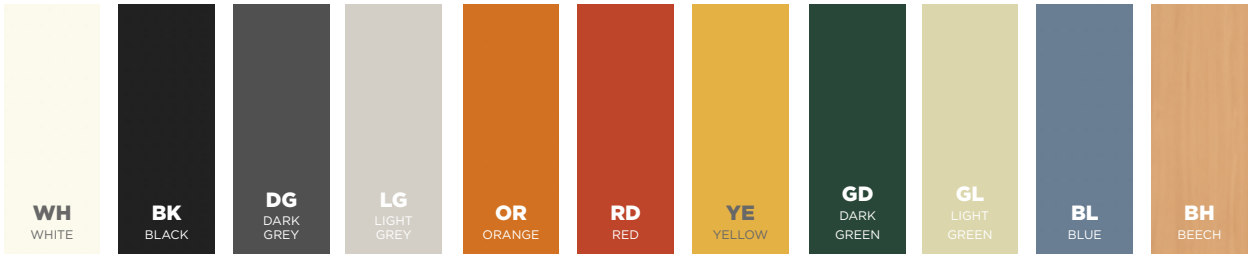

## TABLE TOP EDGE DETAILING

- MFC** MELAMINE FACED CHIPBOARD
- MRM** SPRAYED MOISTURE RESISTANT MDF
- LAMS** LAMINATE SQUARE EDGE
- LAMC** LAMINATE CHAMFERED EDGE
- VEN** VENEER FINISH
- FEN** FENIX FINISH

### CHAMFERED EDGE

## MFC TABLE TOPS & EDGES

Edges also available in

## LAMINATE TABLE TOPS & EDGES

Edges also available in