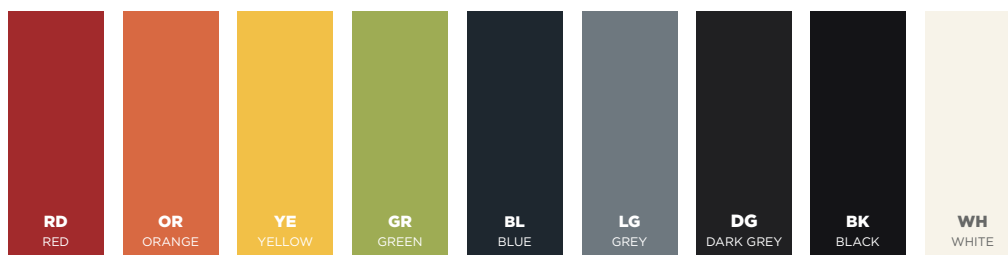

PET FELT FINISHES

TABLE TOP EDGE DETAILING

- **MFC** MELAMINE FACED CHIPBOARD
- **MRM** SPRAYED MOISTURE RESISTANT MDF
- **LAMS** LAMINATE SQUARE EDGE
- **LAMC** LAMINATE CHAMFERED EDGE
- **VEN** VENEER FINISH
- **FEN** FENIX FINISH

SQUARE EDGE

CHAMFERED EDGE