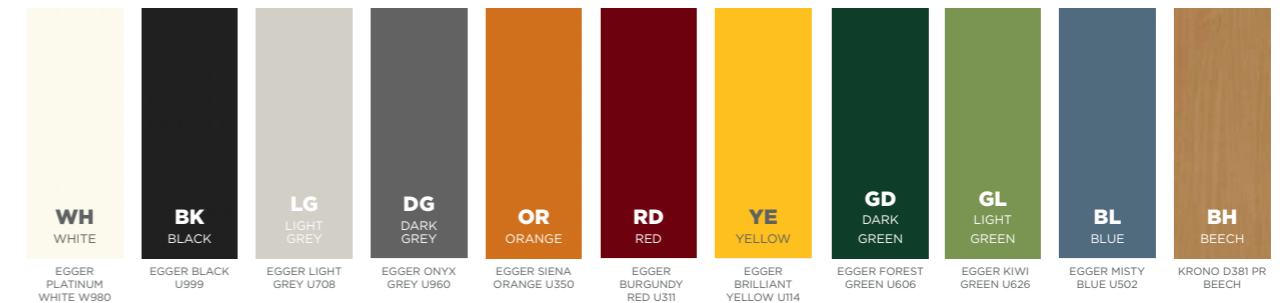

Finishes

STANDARD PALETTE

ROCHESTER POLYPROPYLENE SHELL FINISHES

LORIA POLYPROPYLENE FINISHES

Plastic bases available in

PET FELT FINISHES

TABLE TOP EDGE DETAILING

MFC TABLE TOPS & EDGES

Edges also available in

LAMINATE TABLE TOPS & EDGES

Edges also available in

VENEER TABLE TOPS & EDGES

FENIX TABLE TOPS & EDGES