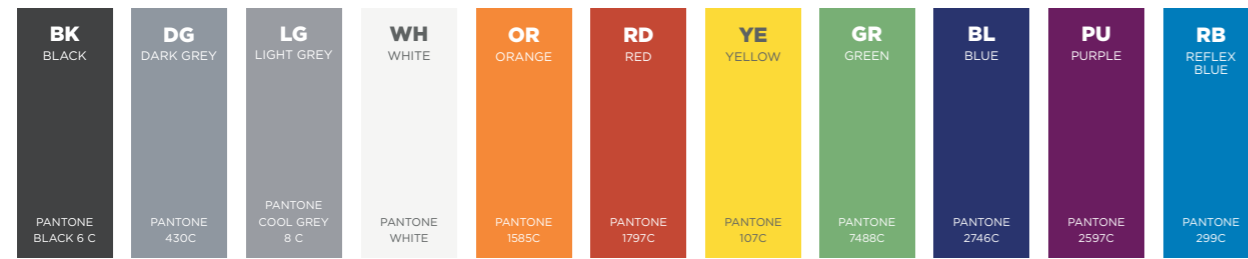

Finishes

STANDARD PALETTE

ROCHESTER POLYPROPYLENE SHELL FINISHES

LORIA POLYPROPYLENE FINISHES

Plastic bases available in

PET FELT FINISHES

TABLE TOP EDGE DETAILING

MFC TABLE TOPS & EDGES

Edges also available in

LAMINATE TABLE TOPS & EDGES

Edges also available in

VENEER TABLE TOPS & EDGES

FENIX TABLE TOPS & EDGES